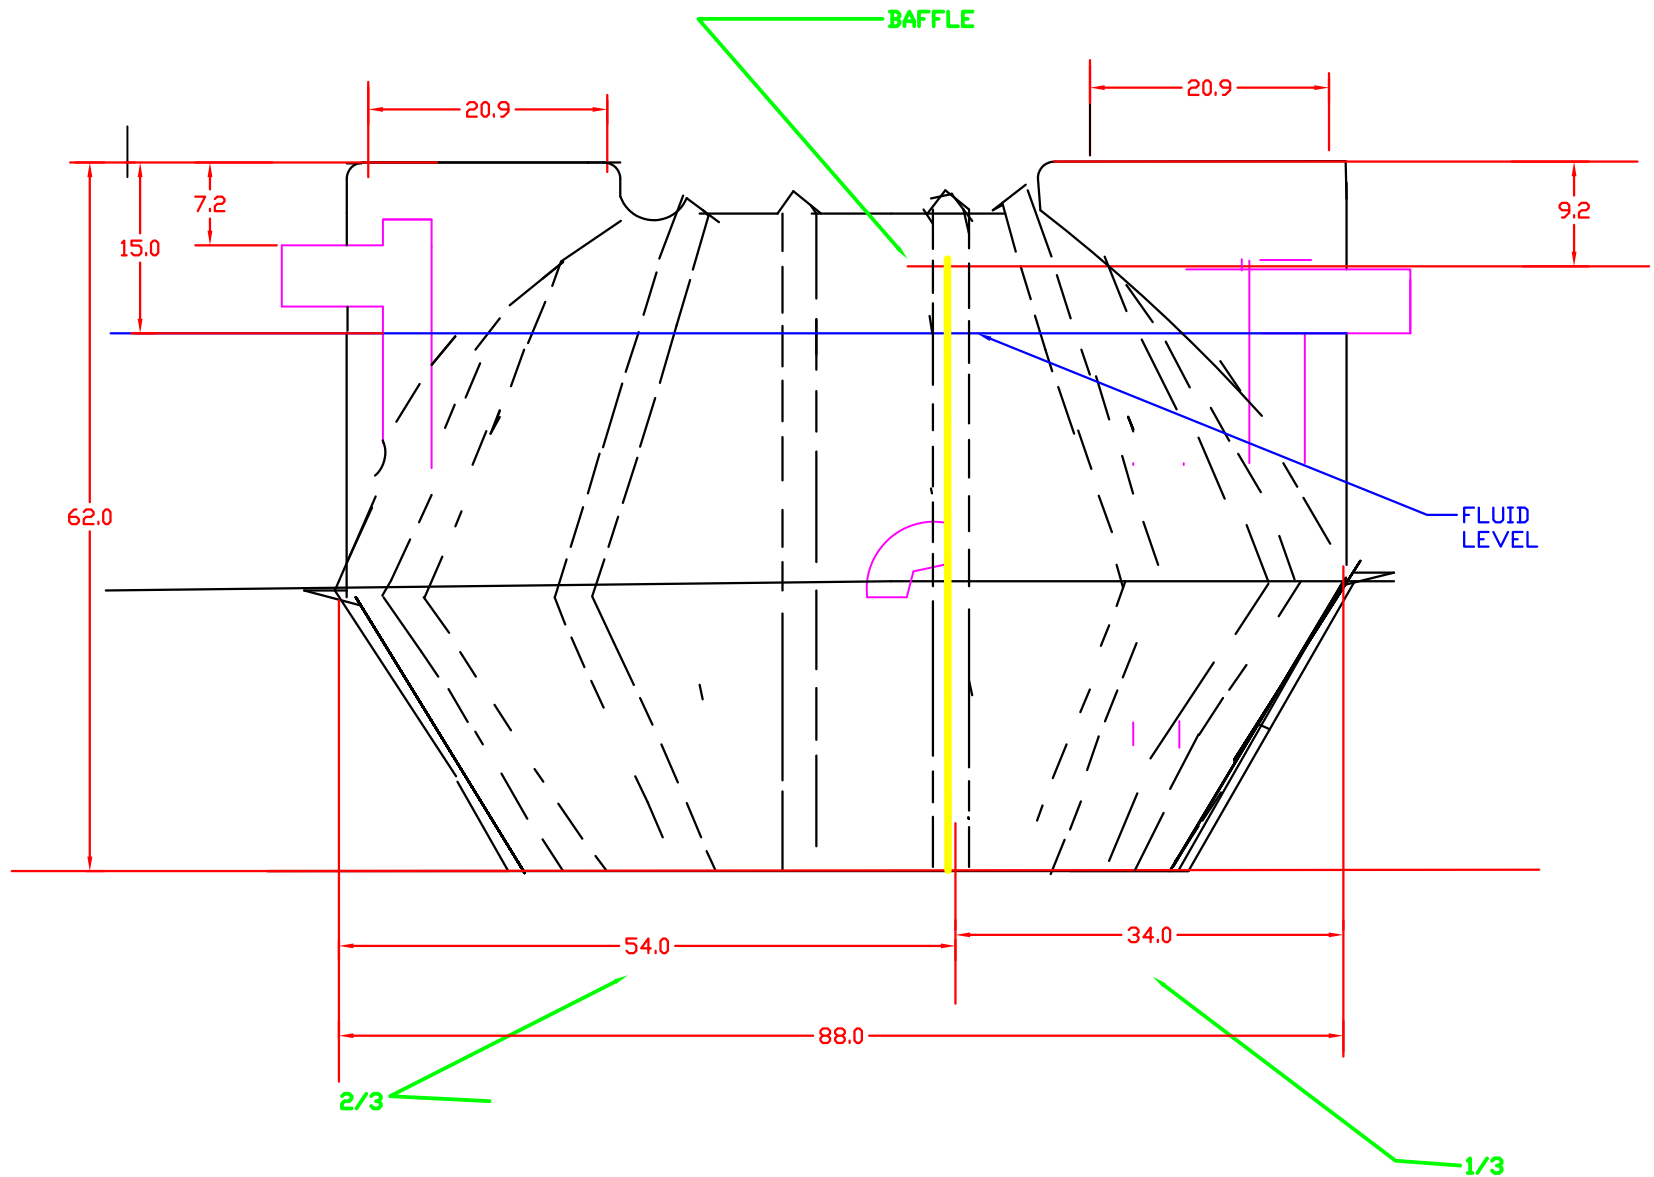

750 GALLON LOOMIS SEPTIC TANK

TANK DESIGNATION	2/3 CAPACITY EFFECTIVE LENGTH	1/3 CAPACITY EFFECTIVE LENGTH
LOOMIS 750 GAL SEPTIC TANK	54 INCHES	34 INCHES

Loomis Tank & Trough	Feb. 8, 2003
Roger Paul Moreau	Rev. 1.0