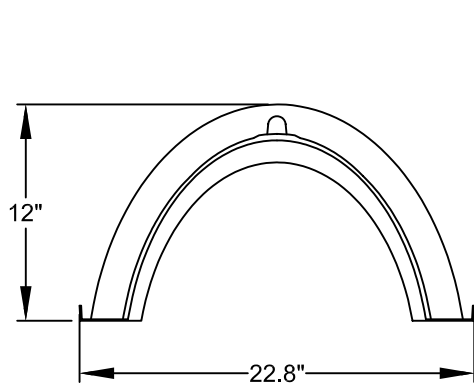

# QUICK4 EQUALIZER 36 CHAMBER